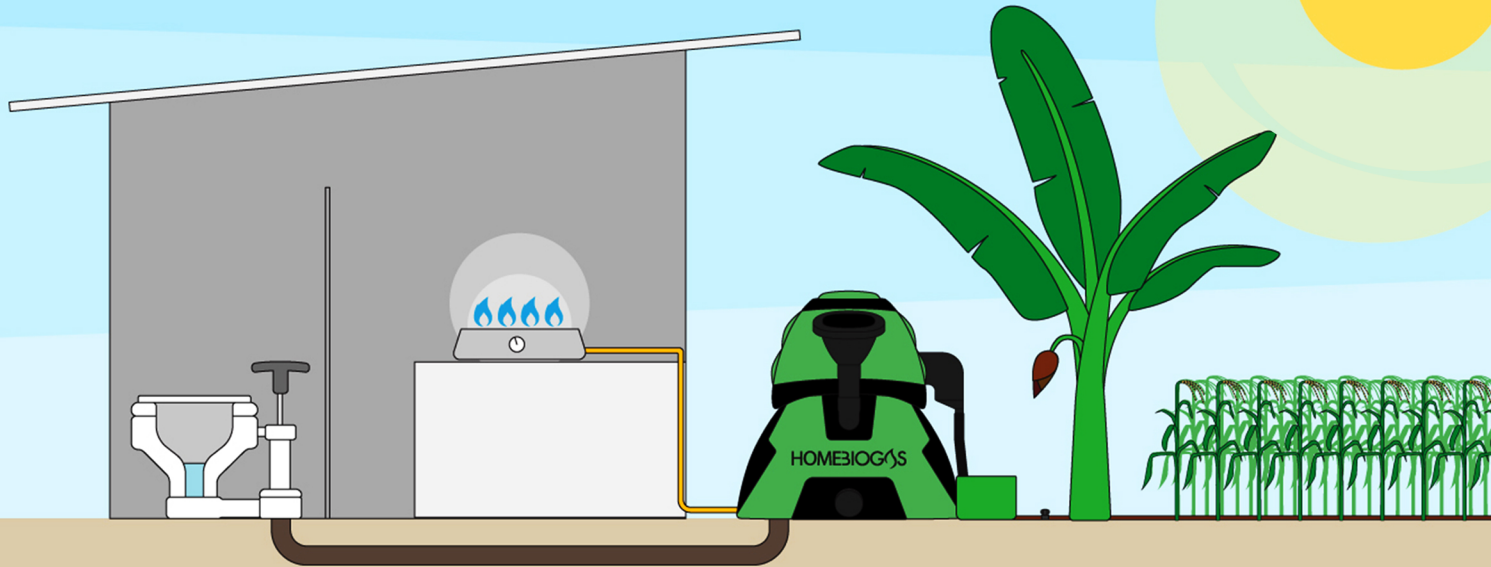

HOMEBIOGASTM BIO-TOILET

MANUAL, LOW-FLUSH, ECO TOILET

MORE INFO

The Bio Toilet connects to the existing HomeBiogas 2.0 appliance to create cooking gas and fertilizer from human waste.

The Bio Toilet is a low flush toilet (uses only 1.2 liters of water per flush), that does not require running water and can utilize grey water.

It is perfect for those wishing to live off-the-grid and is a solution for underseverd communities that do not have access to latrines.

Just like the HomeBiogas appliance, the toilet will be shipped in a small box. The piping and connectors needed will come in a separate a box. The kit will arrive with a simple do-it-yourself assembly so that you can connect it to your HomeBiogas 2.0 with ease.

TOILET SPECS

CAPACITY:
~15-20 flushes/ day

MATERIAL:
White vitreous china bowl, enameled wooden seat and cover.
Corrosion-resistant materials for fresh or salt water service

DIMENSIONS:
470mm wide, 485mm deep, 345mm high

FLUSH:
Reversible pump mounting for left or right-handed installation